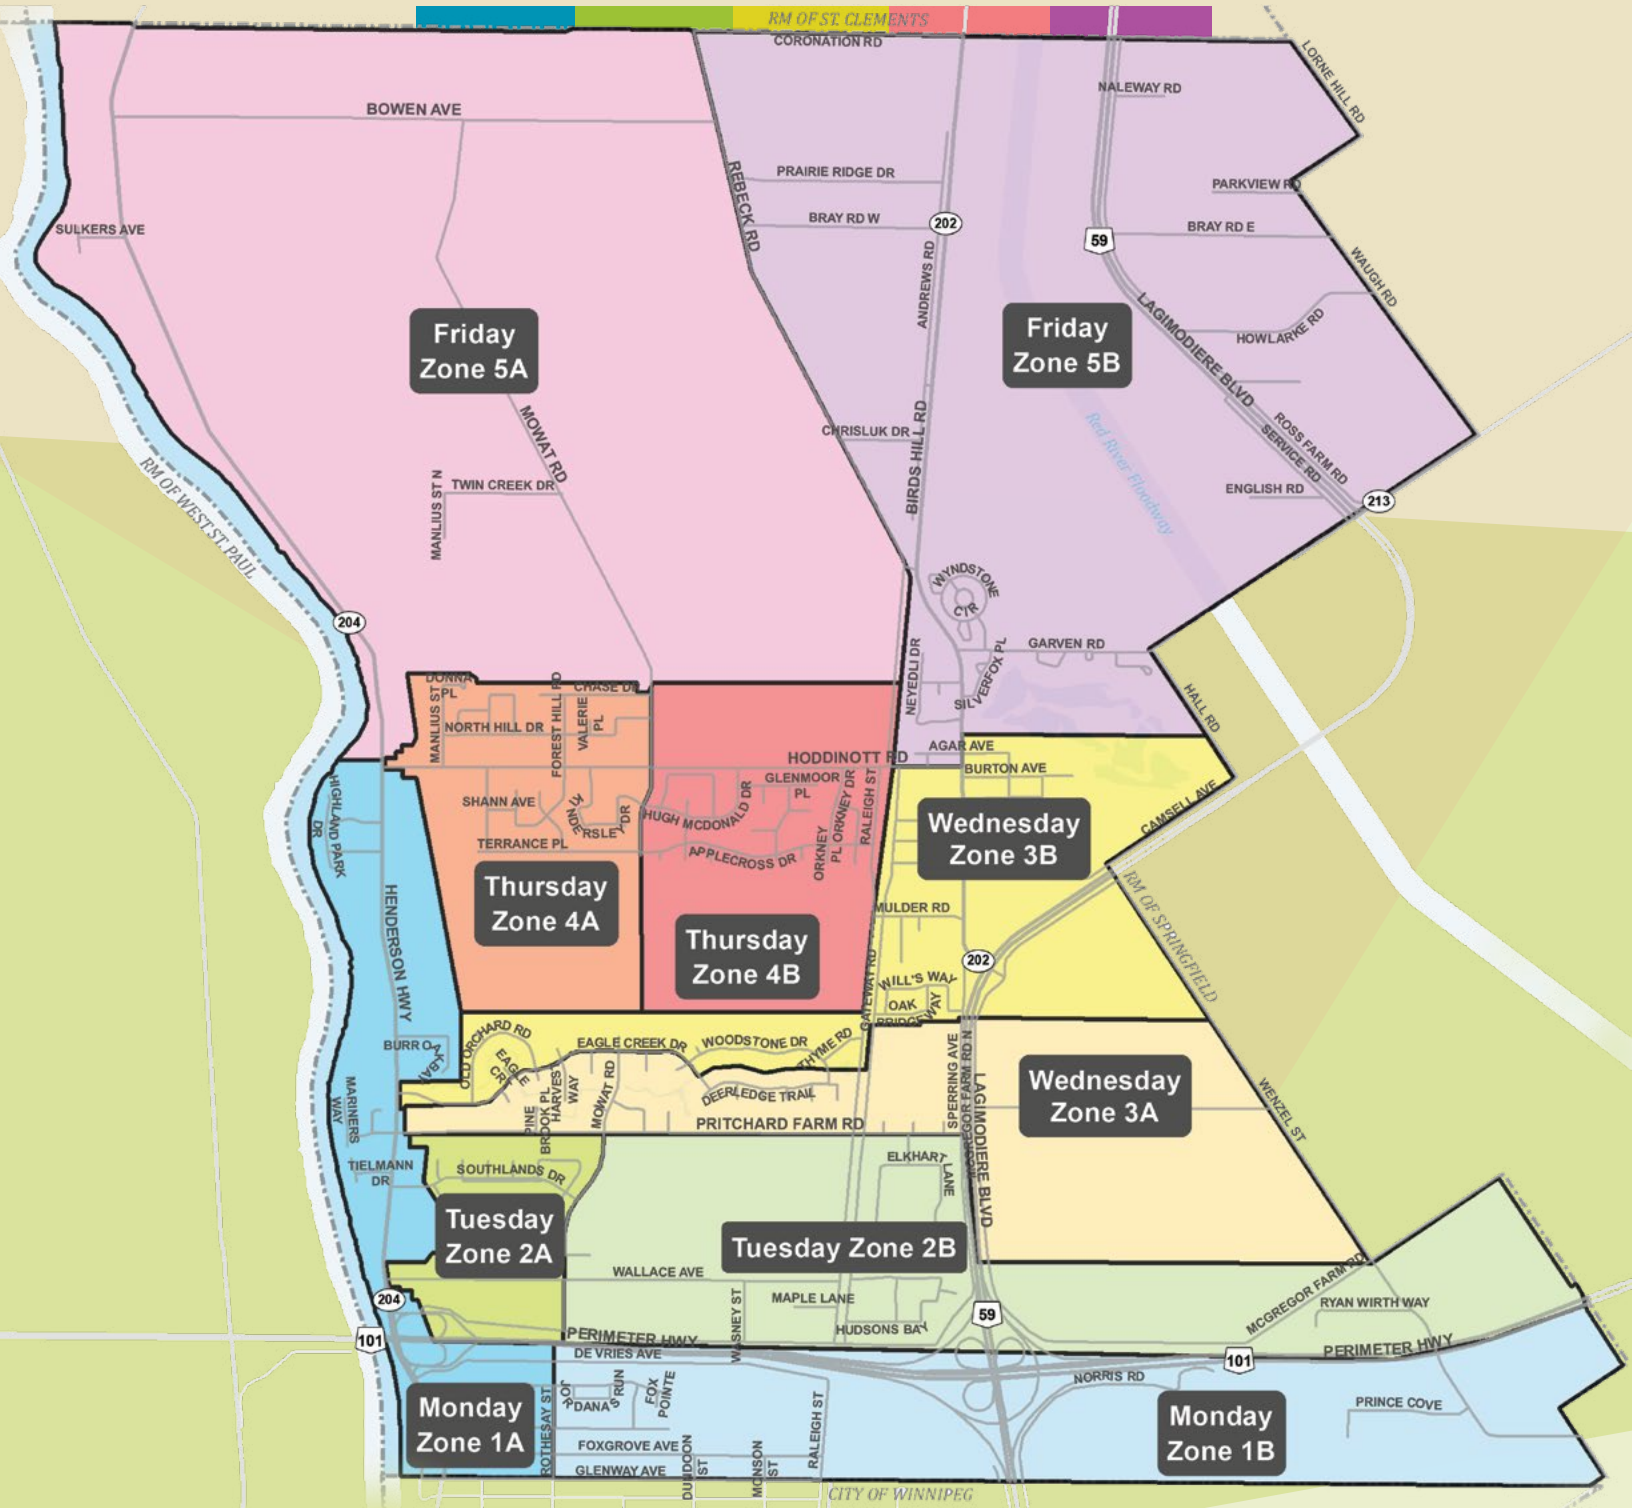

RM OF EAST ST. PAUL

Recycling Zones

For a more detailed view of the map, visit the website at www.eaststpaul.com