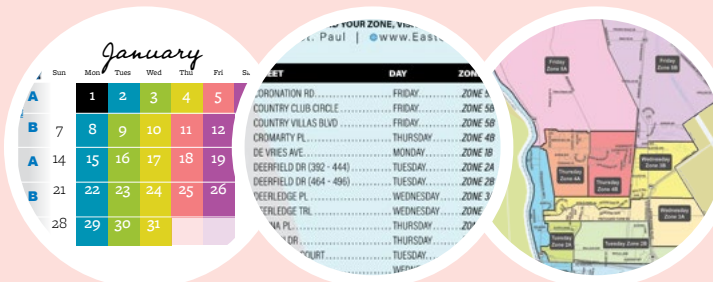

2024

GARBAGE AND RECYCLING Pickup Schedule

Monday ZONE 1

Tuesday ZONE 2

Wednesday ZONE 3

Thursday ZONE 4

Friday ZONE 5

YOUR NEW 2024 GARBAGE AND RECYCLING PICKUP CALENDAR

- Garbage and Recycling in the RM of East St. Paul is picked up five days a week.
- Garbage carts are picked up weekly; recycling carts are picked up on a bi-weekly basis.
- Carts must be out by 7 a.m. on the day of pickup.
- A single calendar shows what zone you are in and what day your garbage and recycling will be picked up.
- Garbage and Recycling are picked up on stat holidays, with the exception of Jan. 1, Nov. 11 and Dec. 25.

How to use this calendar:

Your garbage and recycling zone can be easily located in three different places. You can find this information on page 2, in the street listings on pages 3 & 4, and on the zone map on Page 5. Your zone determines what day your garbage and recycling will be picked up. Garbage Zones are numbered 1 – 5. Garbage is picked up weekly. Recycling Zones are identified as A and B. Recycling is picked up bi-weekly. Please make sure you are familiar with the garbage and recycling zone your address is affiliated with.

July

RECYCLE ZONE	Sun	Mon	Tues	Wed	Thu	Fri	Sat
A		1	2	3	4	5	6
B	7	8	9	10	11	12	13
A	14	15	16	17	18	19	20
B	21	22	23	24	25	26	27
A	28	29	30	31			

August

RECYCLE ZONE	Sun	Mon	Tues	Wed	Thu	Fri	Sat
A					1	2	3
B	4	5	6	7	8	9	10
A	11	12	13	14	15	16	17
B	18	19	20	21	22	23	24
A	25	26	27	28	29	30	31